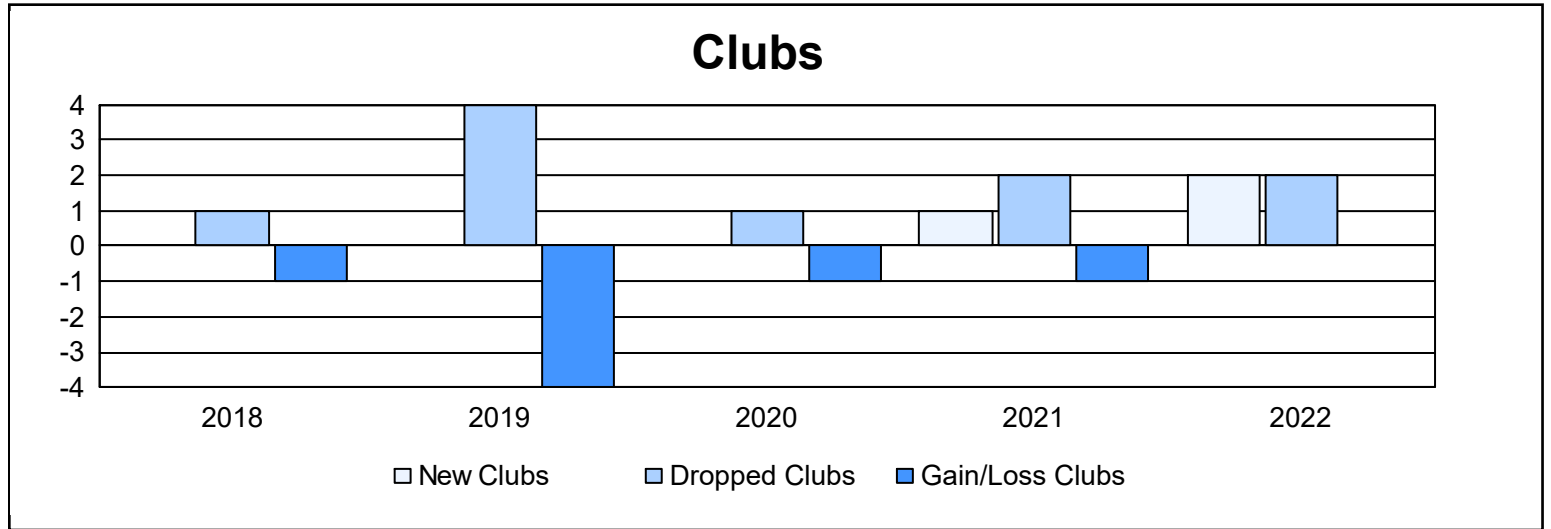

Year	New Clubs	Dropped Clubs	Gain/ Loss Clubs	New Members	Charter Members	Reinstate Members	Transfer Members	Total Member Added	Total Members Dropped	Gain/ Loss Members
2017-2018	0	1	-1	72	0	8	13	93	112	-19
2018-2019	0	4	-4	62	1	9	21	93	170	-77
2019-2020	0	1	-1	63	1	2	10	76	133	-57
2020-2021	1	2	-1	74	29	2	3	108	99	9
2021-2022	2	2	0	79	48	4	15	146	178	-32
<b>Average</b>	<b>1</b>	<b>2</b>	<b>-1</b>	<b>70</b>	<b>16</b>	<b>5</b>	<b>12</b>	<b>103</b>	<b>138</b>	<b>-35</b>

### Membership Composition June 2022 Cumulative