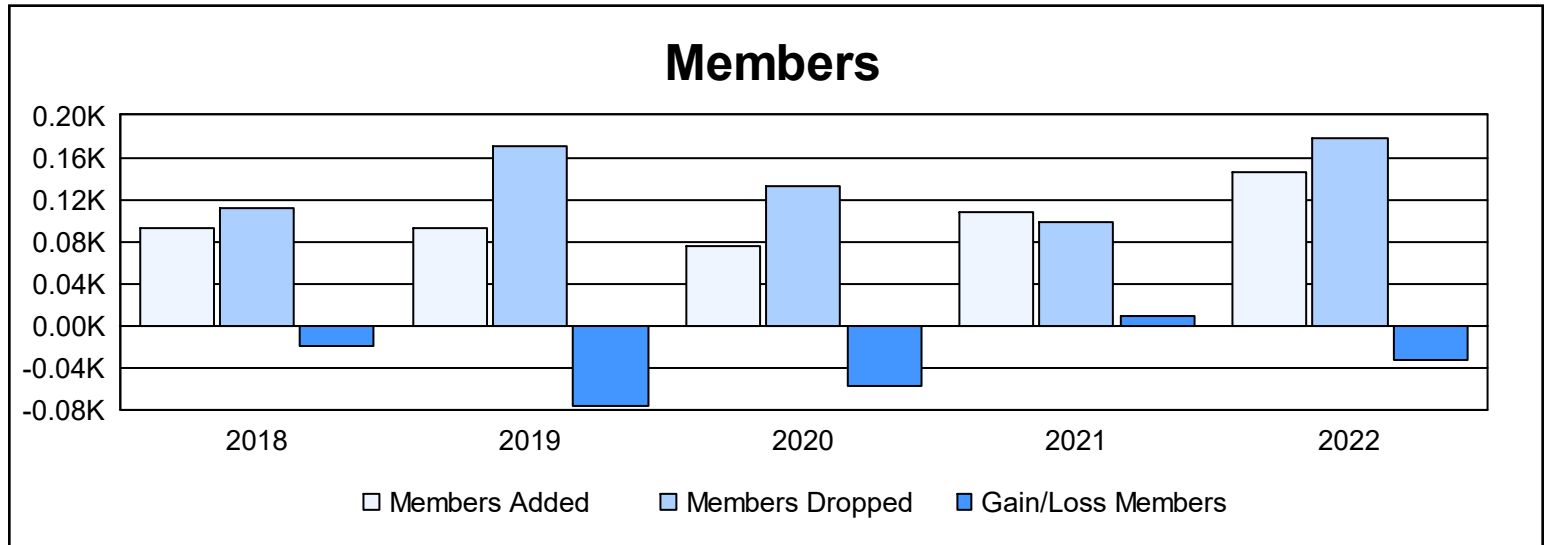

Year	New Clubs	Dropped Clubs	Gain/ Loss Clubs	New Members	Charter Members	Reinstate Members	Transfer Members	Total Member Added	Total Members Dropped	Gain/ Loss Members
2017-2018	0	1	-1	72	0	8	13	93	112	-19
2018-2019	0	4	-4	62	1	9	21	93	170	-77
2019-2020	0	1	-1	63	1	2	10	76	133	-57
2020-2021	1	2	-1	74	29	2	3	108	99	9
2021-2022	2	2	0	79	48	4	15	146	178	-32
<b>Average</b>	<b>1</b>	<b>2</b>	<b>-1</b>	<b>70</b>	<b>16</b>	<b>5</b>	<b>12</b>	<b>103</b>	<b>138</b>	<b>-35</b>

### Membership Composition June 2022 Cumulative