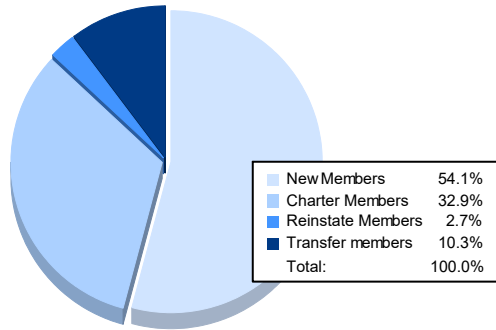

Year	New Clubs	Dropped Clubs	Gain/ Loss Clubs	New Members	Charter Members	Reinstate Members	Transfer Members	Total Member Added	Total Members Dropped	Gain/ Loss Members
2017-2018	0	1	-1	72	0	8	13	93	112	-19
2018-2019	0	4	-4	62	1	9	21	93	170	-77
2019-2020	0	1	-1	63	1	2	10	76	133	-57
2020-2021	1	2	-1	74	29	2	3	108	99	9
2021-2022	2	2	0	79	48	4	15	146	178	-32
<b>Average</b>	<b>1</b>	<b>2</b>	<b>-1</b>	<b>70</b>	<b>16</b>	<b>5</b>	<b>12</b>	<b>103</b>	<b>138</b>	<b>-35</b>

### Membership Composition June 2022 Cumulative